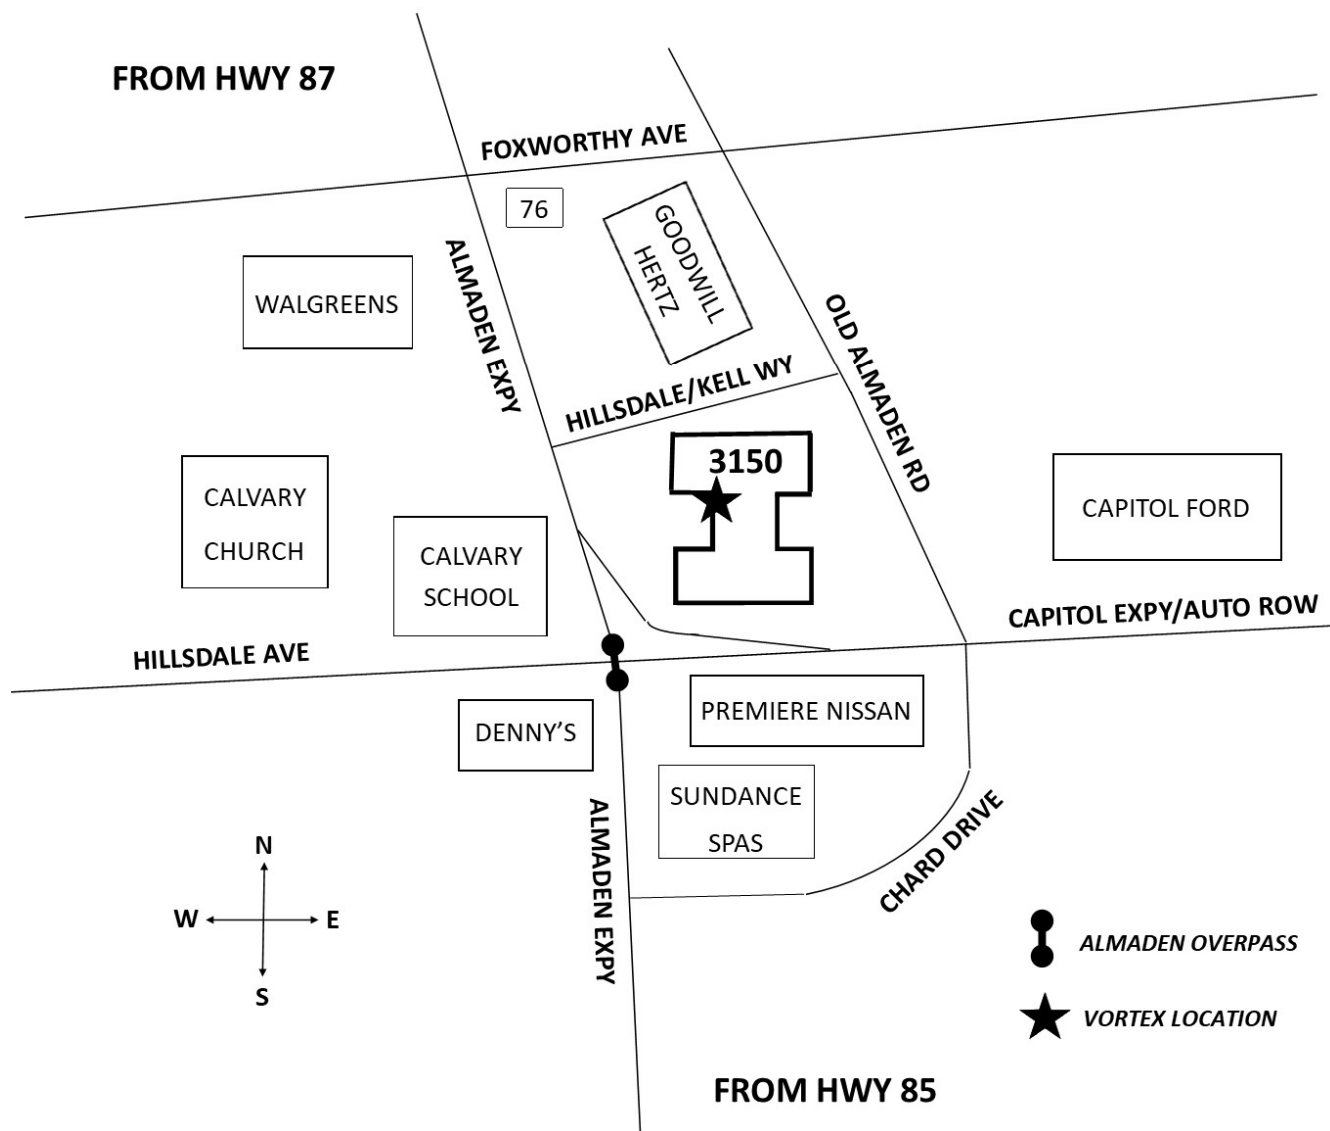

VORTEX PHYSICAL THERAPY & BALANCE

3150 Almaden Expressway, Suite 120, San Jose CA 95118

DIRECTIONS

From Hwy 87 (S): Take Almaden Expy exit. Turn (L) on Foxworthy Ave. Turn (R) on Old Almaden Rd and pass behind the Goodwill. 3150 is the next building on the right.

From Hwy 85: Take Almaden Expy exit and travel North for 2 miles. After crossing Branham, move into slow lane. Almaden Expy has a slight overpass when it crosses Capitol Expy. Take first (R) turn after overpass (*Look for green Hilldale Ave sign*). Our building is on the right.

When you arrive: Our building is a two-story office complex. Park near the entrance with the single silver door. Enter this lobby; we are in Suite 120 on this hallway.