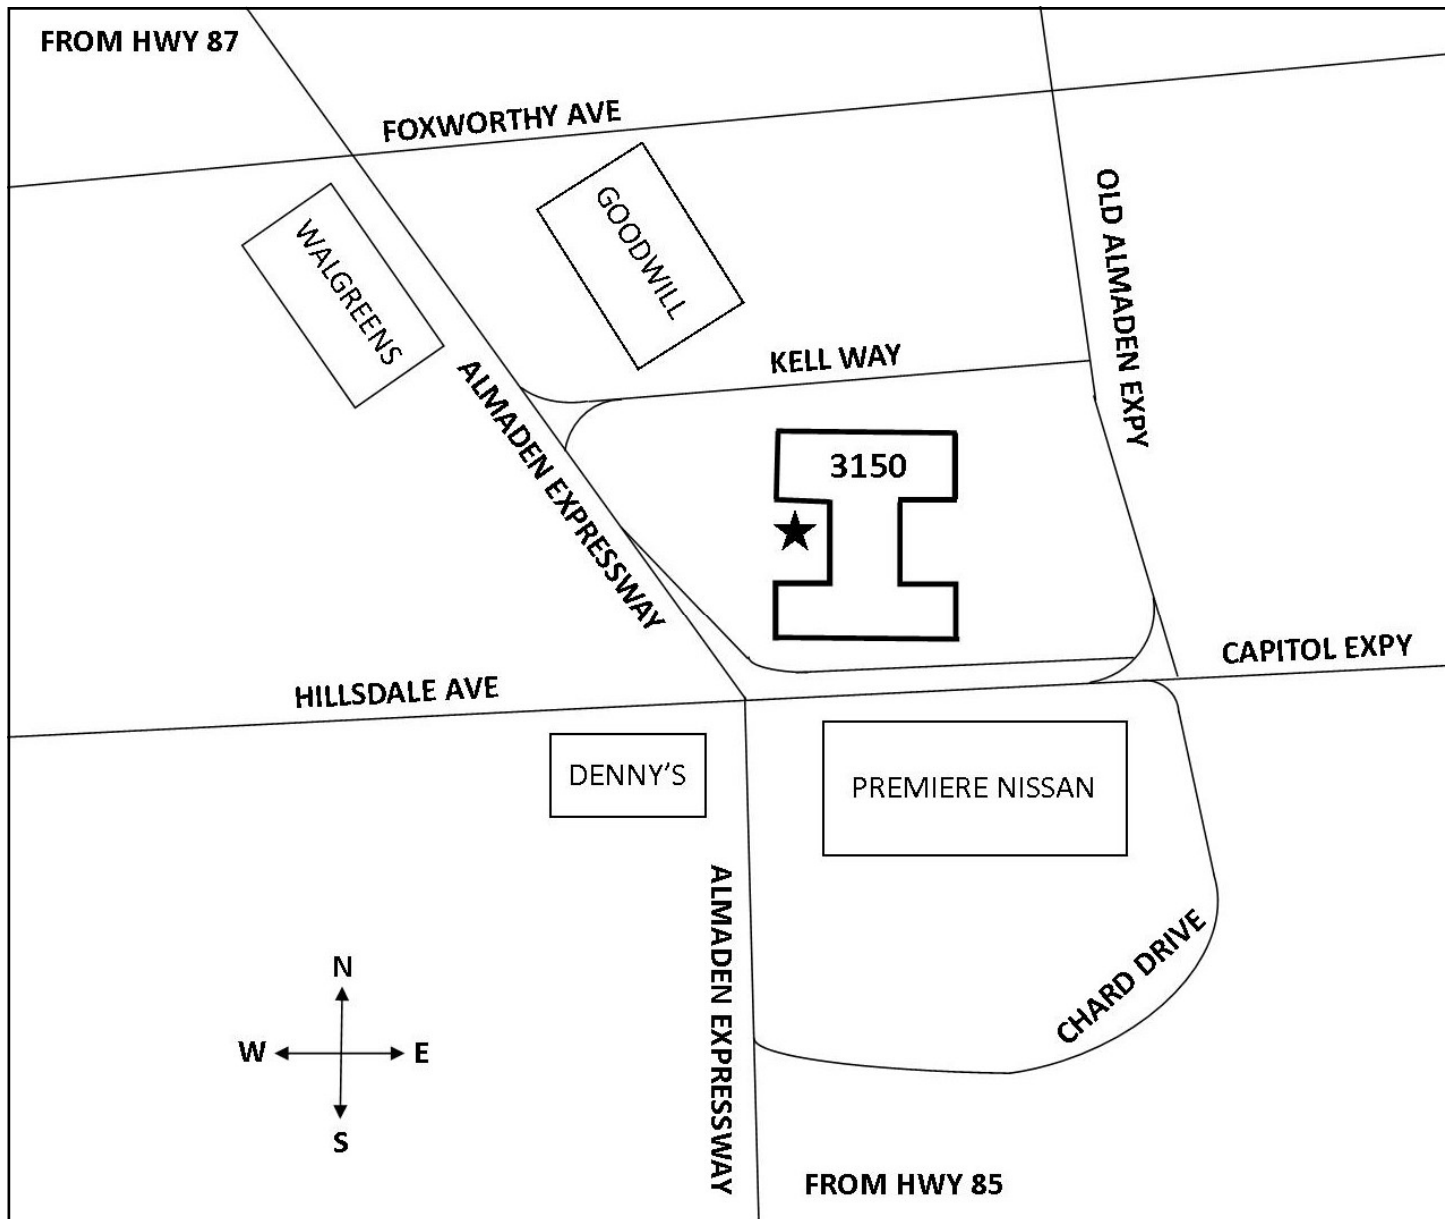

VORTEX PHYSICAL THERAPY & BALANCE

3150 Almaden Expressway, Suite 120, San Jose CA 95118

DIRECTIONS:

Our office is now located in the business park at 3150 Almaden Expy, where Hillsdale Ave and Capitol Expy intersect. When you arrive at the complex, park near the first entrance on the West side of the building, facing Almaden Expy. We are in Suite 120, just inside the building entrance.

From Hwy 87(S): Take Almaden Expy exit (South). Turn Left on Foxworthy Ave. Turn Right on Old Almaden Rd and Right again on Kell Way. Then turn Left into our complex and park on right side facing Almaden Expy.

From Hwy 85: Take Almaden Expy exit (North). After Branham Lane, stay in right lane. Once you cross overpass near Capitol Auto Row, take quick Right on Kell Way. Turn Right into our complex and park on right side facing Almaden Expy.